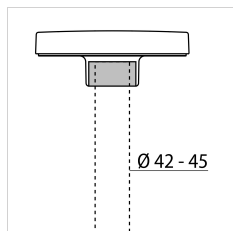

Photometric data

Technical drawings

OPTIONAL ACCESSORIES

PADO

310482
Pole top adaptor Ø 45mm PADO

Ø 42 - 45