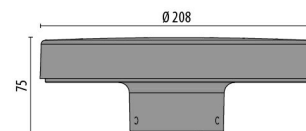

Technical drawings